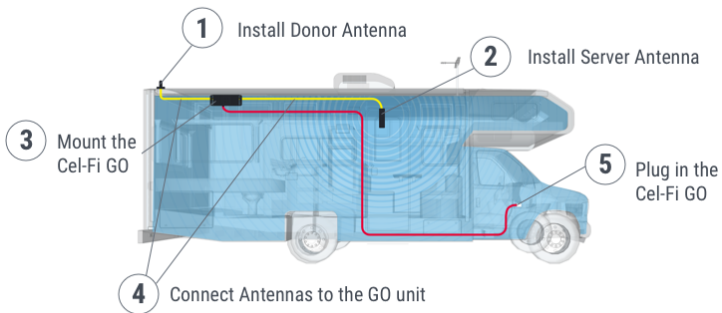

If you experience a low level of signal inside of your home or office, the Cellular Booster is the perfect solution. The booster receives the cellular signal from outdoors via an external aerial, this signal is sent to the booster where it's strength is enhanced, and then the new, stronger signal is distributed indoors, taking over the weak signal which you had before and providing you with a reliable connection.

CUSTOMER CARE: 08000 960 970

WWW.COTELTELECOM.CO.UK

A FLEXIBLE SOLUTION

The Cellular Booster solution consists of: an External Aerial (Donor Antenna), which receives the mobile data reception from outside and sends it to the booster; the Cellular Booster (Cel-Fi GO X or Quatra), which boosts the signal level to make it stronger; and an Internal Aerial (Server Antenna), which distributes a strong signal level around the site, allowing you to make a secure connection.