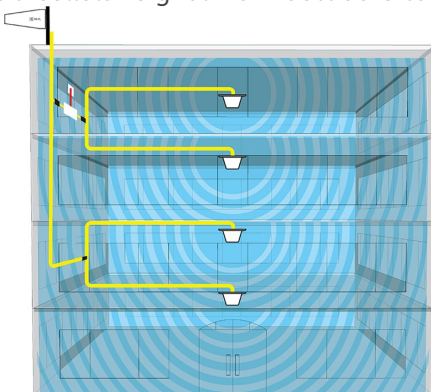

The Cellular Booster solution consists of: an External Aerial (Donor Antenna), which receives the mobile data reception from outside and sends it to the booster; the Cellular Booster (Cel-Fi GO X or Quatra), which boosts the signal level to make it stronger; and an Internal Aerial (Server Antenna), which distributes a strong signal level around the site, allowing you to make a secure connection.

Both Cel-Fi solutions are very flexible and can be used with a series of different outdoors and indoors aerials and devices to provide a flexible solution, fit for any business, area or home. Below is a series of diagrams, which indicate how the Cel-Fi GO X and Cel-Fi Quatra can be configured to boost a cellular signal from outdoors to indoors.

INDUSTRIES

Smart Signal Boosters are popular in the following industries: