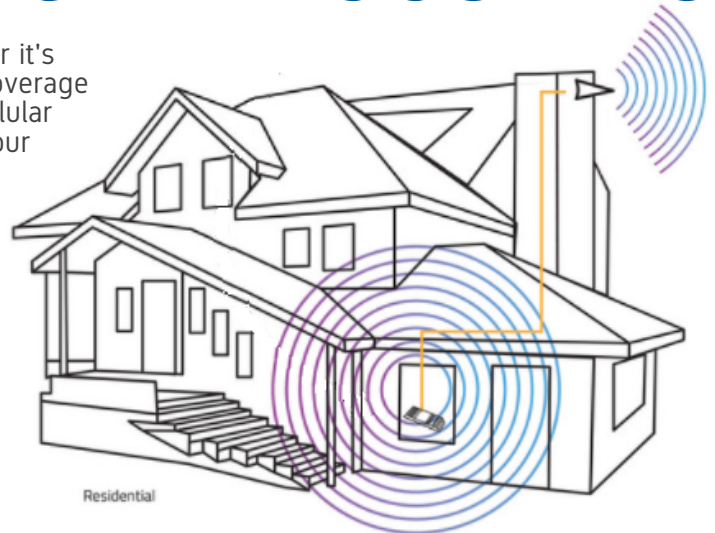

BENEFITS OF CELLULAR BOOSTERS

Smart Signal Boosters can be installed anywhere, whether it's building or a vehicle, to provide enhanced mobile data coverage around the designated site. The prime purpose of the cellular signal booster is to boost the weak reception inside of your vehicle, office, or home and make it stronger.