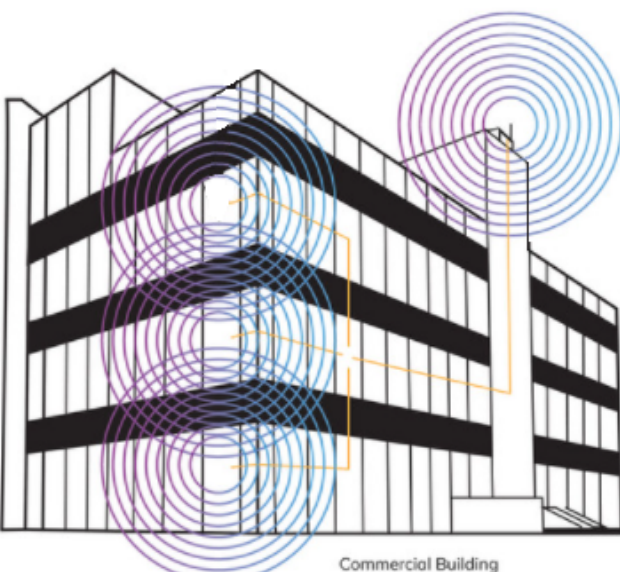

CUSTOMER CARE: 08000 960 970

WWW.COTELTELECOM.CO.UK

CEL-FI QUATRA

Overview

The Cel-Fi Quatra is an Active DAS Hybrid. It is an affordable, all-digital solution, providing high-quality cellular signal throughout the building that's scalable to the size needed. Unlike older analogue boosters and passive DAS technology, the Cel-Fi Quatra delivers a cellular signal that is up to 1000x stronger, utilizing CAT5e cabling for RF and Power over Ethernet with no signal attenuation right to the perimeter of the building. Cel-Fi Quatra receives the cellular signal from outdoors and distributes it to multiple points or floors throughout the building. The Cel-Fi Quatra 4000, which is coming soon, will support all 4 cellular networks simultaneously.

BENEFITS OF CELLULAR BOOSTERS

Smart Signal Boosters can be installed anywhere, whether it's building or a vehicle, to provide enhanced mobile data coverage around the designated site. The prime purpose of the cellular signal booster is to boost the weak reception inside of your vehicle, office, or home and make it stronger.