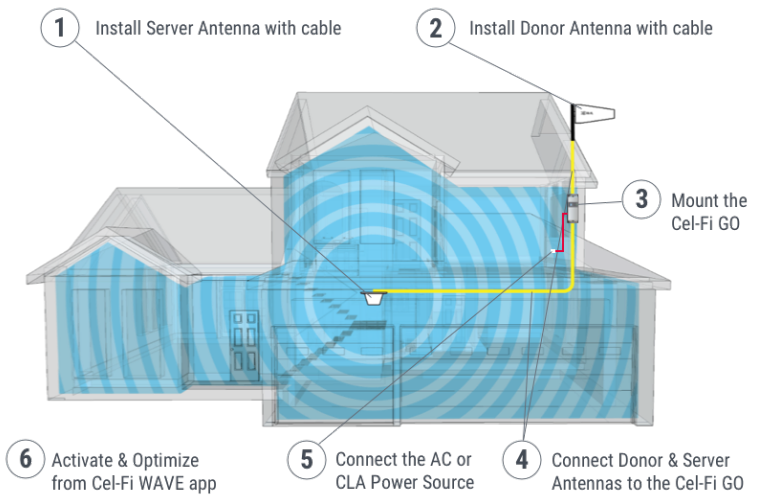

If you experience a low level of signal inside of your home or office, the Cellular Booster is the perfect solution. The booster receives the cellular signal from outdoors via an external aerial, this signal is sent to the booster where it's strength is enhanced, and then the new, stronger signal is distributed indoors, taking over the weak signal which you had before and providing you with a reliable connection.

CUSTOMER CARE: 08000 960 970

WWW.COTELTELECOM.CO.UK

A FLEXIBLE SOLUTION

The Cellular Booster solution consists of: an External Aerial (Donor Antenna), which receives the mobile data reception from outside and sends it to the booster; the Cellular Booster (Cel-Fi GO X or Quatra), which boosts the signal level to make it stronger; and an Internal Aerial (Server Antenna), which distributes a strong signal level around the site, allowing you to make a secure connection.

Both Cel-Fi solutions are very flexible and can be used with a series of different outdoors and indoors aerials and devices to provide a flexible solution, fit for any business, area or home. Below is a series of diagrams, which indicate how the Cel-Fi GO X and Cel-Fi Quatra can be configured to boost a cellular signal from outdoors to indoors.