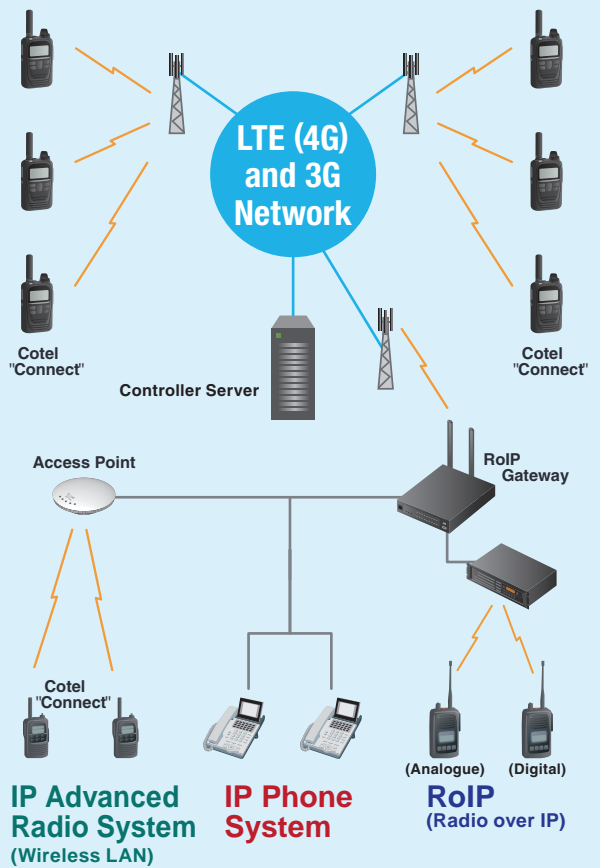

IP67 Dust-Tight and Waterproof

The Cotel "Connect" has been designed to preserve its waterproof integrity in water of a depth of 1 meter for 30 minutes. It can be used for outdoor work or places prone to get wet.

Powerful and Clear Audio

The powerful 900mW speaker provides high-quality and clear audio, even in noisy environments.

Other Features

- Individual, Group, Talkgroup, Multiplex Talkgroup and All calls
- Emergency button, Lone Worker and Man Down functions
- Vibration alert function notifies of incoming call
- Up to 500 memory address book (including Group, Individual, Talkgroup and Telephone lists)
- Voice message recording
- Built-in Bluetooth® and GPS

RoIP Gateway

With a RoIP Gateway, the Cotel "Connect" can provide interoperability with an IP phone, analogue transceiver, IDAS™ digital transceiver and "Connect" wireless LAN network systems.

Road Maintenance