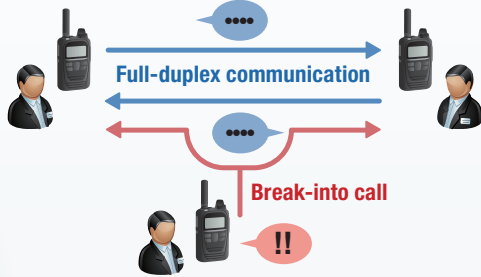

Instant Wide Area Coverage Over a LTE (4G) and 3G Network

Cotel "Connect" provides wide area communication using an LTE (4G) and 3G network and instantaneous communication. Individual calls, Group calls or All calls can be made the same way as a conventional two-way radio.

Actual Size

IP ADVANCED RADIO SYSTEM
Cotel "Connect"

Communication throughout the Coverage of LTE (4G) and 3G Network

Using an existing LTE (4G) and 3G network, Cotel "Connect" is able to provide a network with wide area coverage capabilities. "Connect" does not require its own repeaters or IP network which reduces the cost of building and maintaining a wide area radio network.

* Network coverage provided by custom Cotel SIM card.

Railways

Security

Event Management

Full-Duplex Communication

Cotel "Connect" enables use of full-duplex communication which provides smooth telephone style conversations. All "Connect" users can talk and receive at the same time.

Multiple User Communication

Multiple users in the call groups can initiate calls instantaneously. Removing the need to wait for available channels to communicate.

Priority Interrupt Calling

Cotel "Connect" supports group calls with three or more people. In case of an emergency, you can break into an on-going call to transmit an important message.