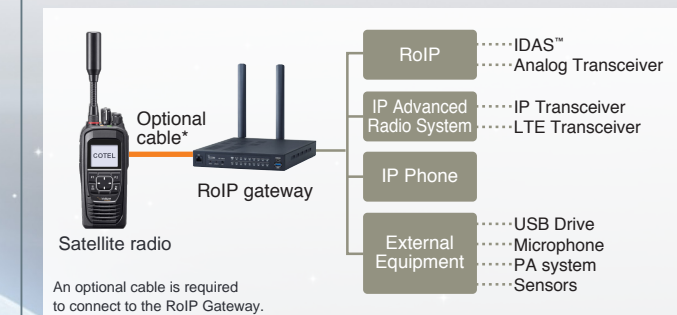

SATELLITE PTT

Address: Cotel Telecom (UK) Rental, Pool Business Park, Dudnace Lane, Redruth, TR15 3QW

How do I assign a coverage area?

A. The coverage area can be split into different coverage regions, using circles, squares, and rectangles. For example, you can assign coverage areas to Tokyo, New York and London.