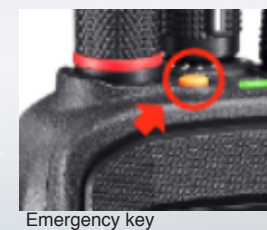

## Built-in Emergency Key

The orange key on the top panel can be used for emergency situations. You can transmit an emergency call to preprogrammed users with holding down the key.